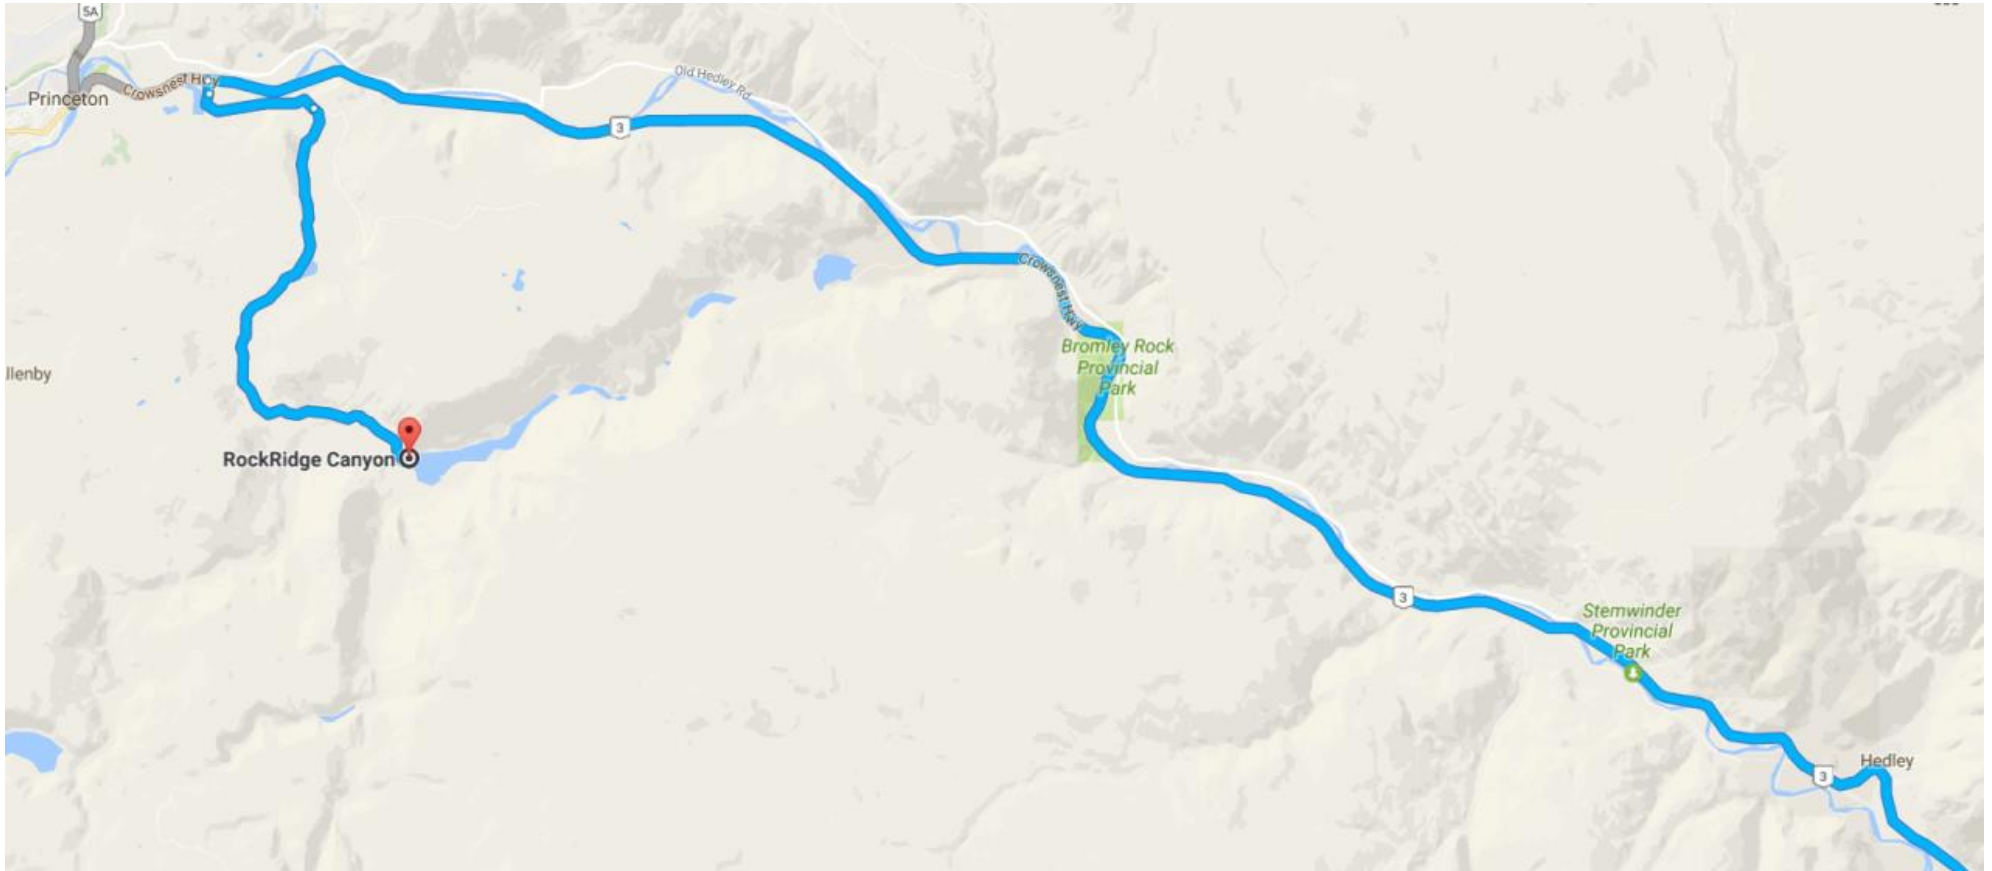

# Map to Rock Ridge Canyon

Rock Ridge Canyon, 2000 Willies Ranch Rd, Princeton, BC V0X 1W0

**Vernon** to Rock Ridge: 240 km 3 hrs 12 mins  
**Merritt** to Rock Ridge: 147 km 2 hrs  
**Osoyoos** to Rock Ridge: 132 km 1 hr 43 mins  
**Hedley** to Rock Ridge: 47 km 40 mins

**Westbank** to Rock Ridge: 168 km 2 hrs 8 mins  
**Penticton** to Rock Ridge: 123 km 1 hr 40 mins  
**Keremeos** to Rock Ridge: 75 km 1 hr